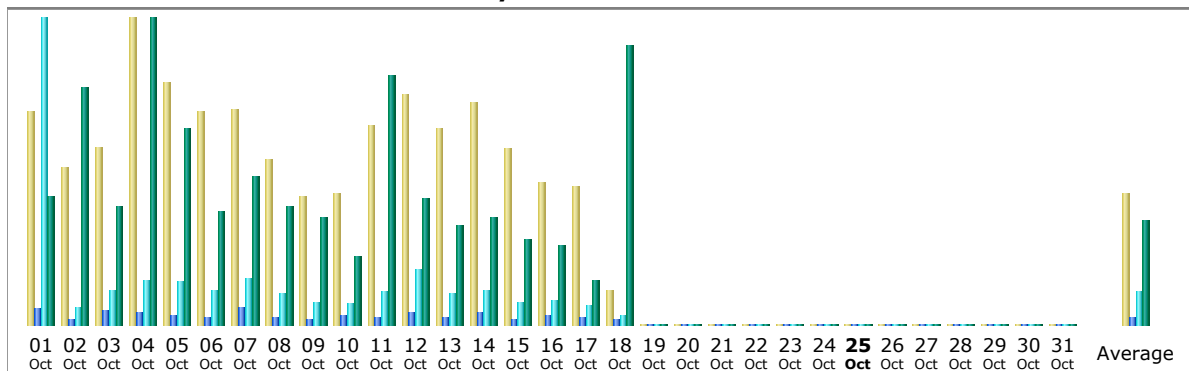

Last Update: 18 Oct 2010 - 09:54 [Update now](#)

Reported period:

Summary

Reported period	Month Oct 2010				
First visit	01 Oct 2010 - 00:06				
Last visit	18 Oct 2010 - 06:49				
	Unique visitors	Number of visits	Pages	Hits	Bandwidth
Viewed traffic *	2902	5073 (1.74 visits/visitor)	12301 (2.42 Pages/Visit)	57659 (11.36 Hits/Visit)	3.96 GB (819.1 KB/Visit)
Not viewed traffic *			50727	54449	6.50 GB

* Not viewed traffic includes traffic generated by robots, worms, or replies with special HTTP status codes.

Monthly history

Days of month

Day	Number of visits	Pages	Hits	Bandwidth
01 Oct 2010	328	1122	21143	198.12 MB
02 Oct 2010	242	447	1272	367.35 MB
03 Oct 2010	273	1035	2416	183.26 MB
04 Oct 2010	472	931	3145	474.88 MB
05 Oct 2010	373	639	2982	304.63 MB
06 Oct 2010	328	581	2397	176.19 MB
07 Oct 2010	332	1205	3242	231.28 MB
08 Oct 2010	255	490	2231	184.24 MB
09 Oct 2010	198	400	1554	168.64 MB
10 Oct 2010	204	614	1444	106.74 MB
11 Oct 2010	308	559	2284	386.78 MB
12 Oct 2010	356	845	3821	196.47 MB
13 Oct 2010	303	530	2194	153.89 MB
14 Oct 2010	341	857	2415	166.52 MB
15 Oct 2010	272	426	1564	132.04 MB
16 Oct 2010	220	680	1645	123.44 MB
17 Oct 2010	214	574	1303	69.50 MB
18 Oct 2010	54	366	607	433.96 MB
19 Oct 2010	0	0	0	0
20 Oct 2010	0	0	0	0
21 Oct 2010	0	0	0	0
22 Oct 2010	0	0	0	0
23 Oct 2010	0	0	0	0
24 Oct 2010	0	0	0	0
25 Oct 2010	0	0	0	0
26 Oct 2010	0	0	0	0
27 Oct 2010	0	0	0	0
28 Oct 2010	0	0	0	0
29 Oct 2010	0	0	0	0
30 Oct 2010	0	0	0	0
31 Oct 2010	0	0	0	0
Average	202.92	492.04	2306.36	162.32 MB
Total	5073	12301	57659	3.96 GB