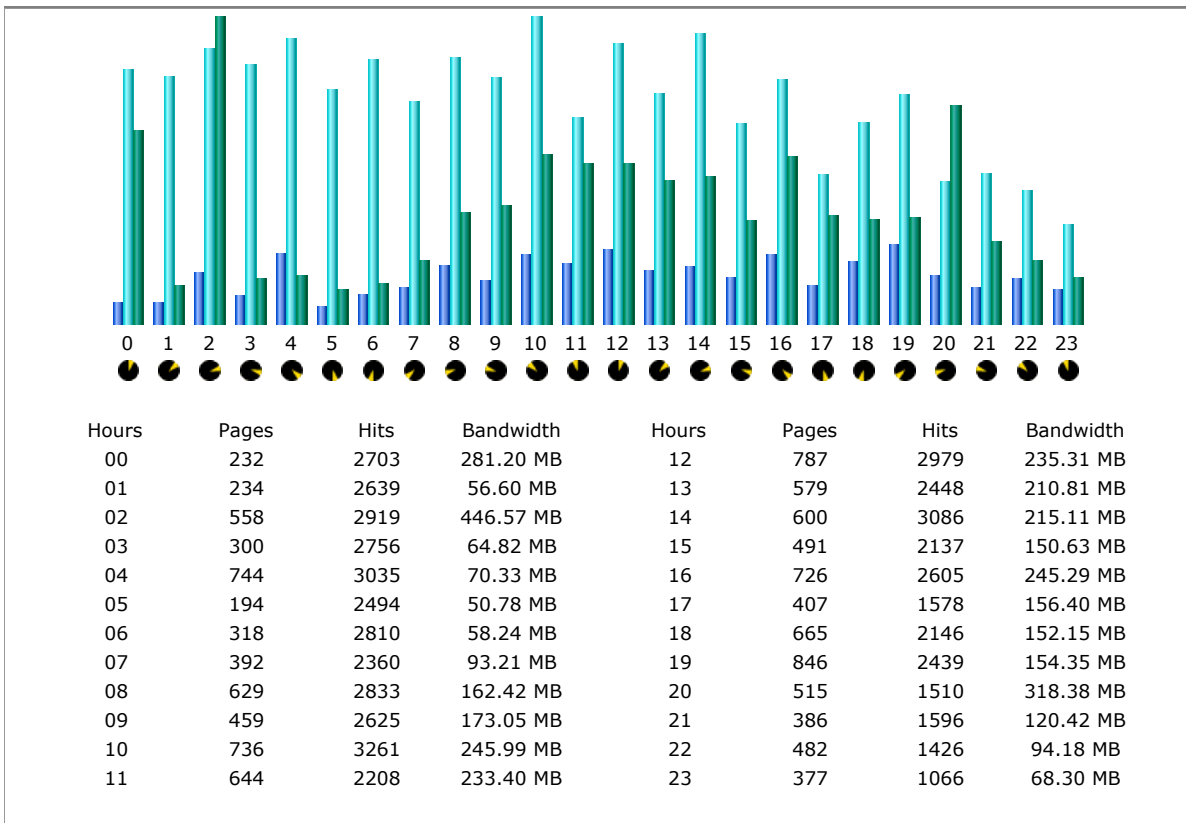

Hours

Countries (Top 25) - Full list

Countries	Pages	Hits	Bandwidth
United States us 8026 48522 2.58 GB			
Mexico mx 512 542 25.62 MB			
Tanzania tz 483 487 2.49 MB			
Russian Federation ru 396 406 8.55 MB			
Netherlands nl 288 390 36.54 MB			
Israel il 255 312 5.99 MB			
Spain es 238 266 405.72 MB			
Germany de 167 246 27.31 MB			
Romania ro 166 207 6.93 MB			
Czech Republic cz 154 176 3.19 MB			
China cn 145 254 35.76 MB			
Taiwan tw 136 172 3.29 MB			
Canada ca 134 664 106.85 MB			
Qatar qa 133 136 4.83 MB			
Luxembourg lu 130 130 1.58 MB			
Australia au 124 415 58.13 MB			
Kazakhstan kz 113 113 2.66 MB			
India in 85 233 13.33 MB			
Great Britain gb 81 513 81.46 MB			
Ukraine ua 42 111 16.56 MB			
France fr 36 120 14.42 MB			
Latvia lv 33 33 1.90 MB			
Japan jp 25 104 72.45 MB			
Italy it 25 52 9.01 MB			
Philippines ph 24 69 210.62 MB			
Others 350 2986 255.79 MB