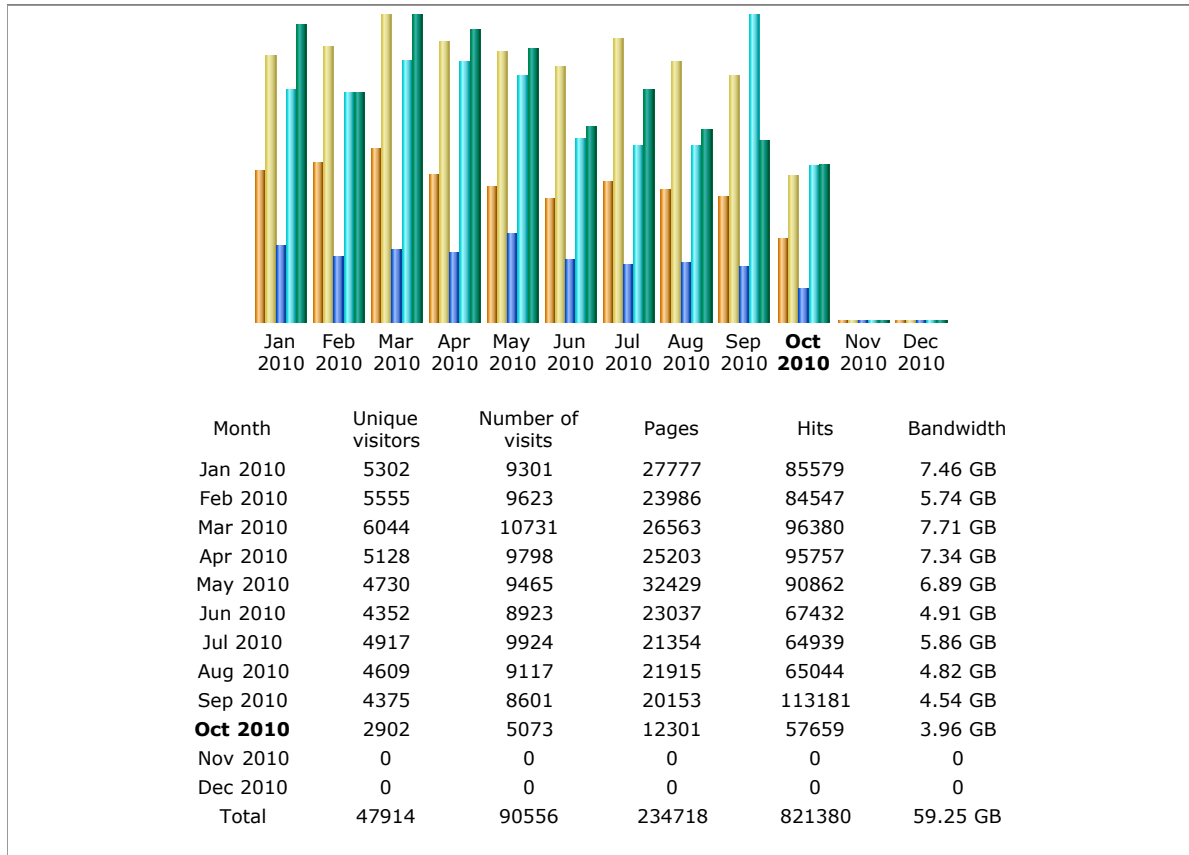

Last Update: 18 Oct 2010 - 09:54 [Update now](#)

Reported period:

Summary

Reported period	Month Oct 2010				
First visit	01 Oct 2010 - 00:06				
Last visit	18 Oct 2010 - 06:49				
	Unique visitors	Number of visits	Pages	Hits	Bandwidth
Viewed traffic *	2902	5073 (1.74 visits/visitor)	12301 (2.42 Pages/Visit)	57659 (11.36 Hits/Visit)	3.96 GB (819.1 KB/Visit)
Not viewed traffic *			50727	54449	6.50 GB

* Not viewed traffic includes traffic generated by robots, worms, or replies with special HTTP status codes.

Monthly history

Days of month

Day	Number of visits	Pages	Hits	Bandwidth
01 Oct 2010	328	1122	21143	198.12 MB
02 Oct 2010	242	447	1272	367.35 MB
03 Oct 2010	273	1035	2416	183.26 MB
04 Oct 2010	472	931	3145	474.88 MB
05 Oct 2010	373	639	2982	304.63 MB
06 Oct 2010	328	581	2397	176.19 MB
07 Oct 2010	332	1205	3242	231.28 MB
08 Oct 2010	255	490	2231	184.24 MB
09 Oct 2010	198	400	1554	168.64 MB
10 Oct 2010	204	614	1444	106.74 MB
11 Oct 2010	308	559	2284	386.78 MB
12 Oct 2010	356	845	3821	196.47 MB
13 Oct 2010	303	530	2194	153.89 MB
14 Oct 2010	341	857	2415	166.52 MB
15 Oct 2010	272	426	1564	132.04 MB
16 Oct 2010	220	680	1645	123.44 MB
17 Oct 2010	214	574	1303	69.50 MB
18 Oct 2010	54	366	607	433.96 MB
19 Oct 2010	0	0	0	0
20 Oct 2010	0	0	0	0
21 Oct 2010	0	0	0	0
22 Oct 2010	0	0	0	0
23 Oct 2010	0	0	0	0
24 Oct 2010	0	0	0	0
25 Oct 2010	0	0	0	0
26 Oct 2010	0	0	0	0
27 Oct 2010	0	0	0	0
28 Oct 2010	0	0	0	0
29 Oct 2010	0	0	0	0
30 Oct 2010	0	0	0	0
31 Oct 2010	0	0	0	0
Average	202.92	492.04	2306.36	162.32 MB
Total	5073	12301	57659	3.96 GB

* Robots shown here gave hits or traffic "not viewed" by visitors, so they are not included in other charts.

Visits duration

Number of visits: 5073 - Average: 95 s	Number of visits	Percent
0s-30s	4429	87.3 %
30s-2mn	256	5 %
2mn-5mn	115	2.2 %
5mn-15mn	126	2.4 %
15mn-30mn	65	1.2 %